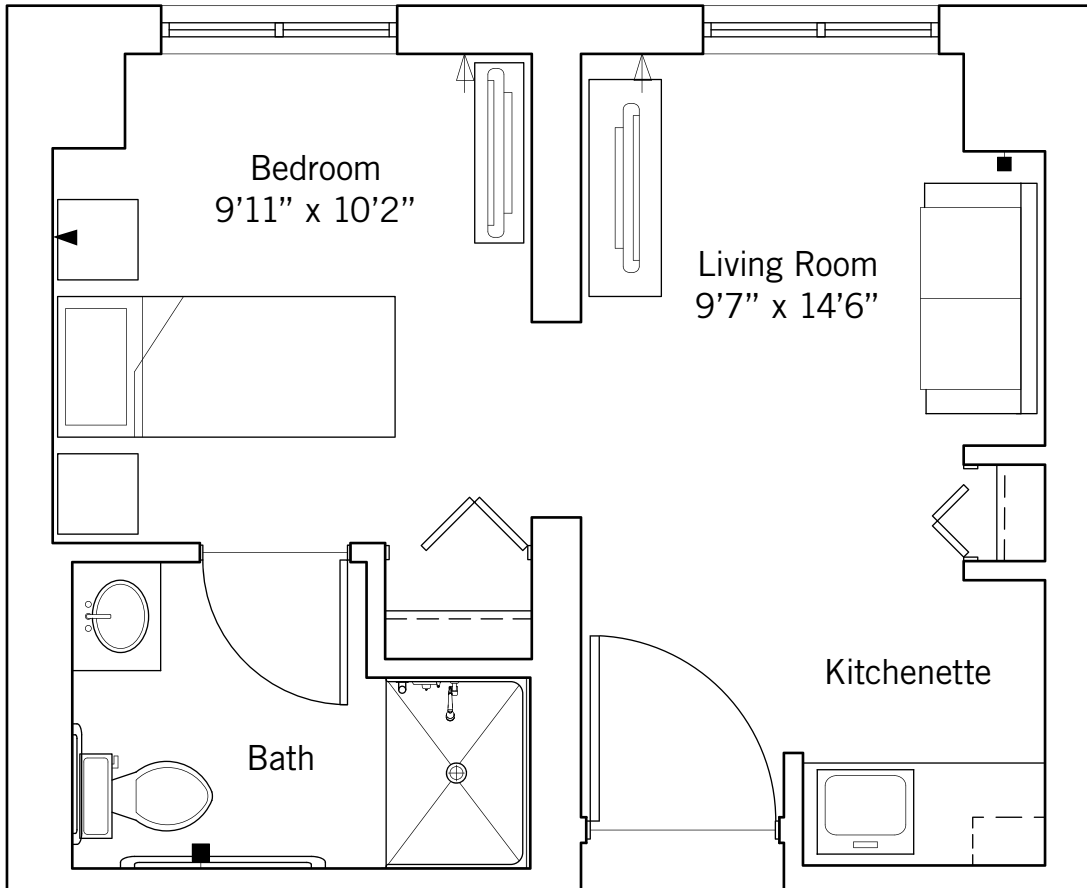

Assisted Living Premium Apartment

340 sq. ft.

Oak Crest

Add more Living to your Life®

Parkville

OakCrestCommunity.com